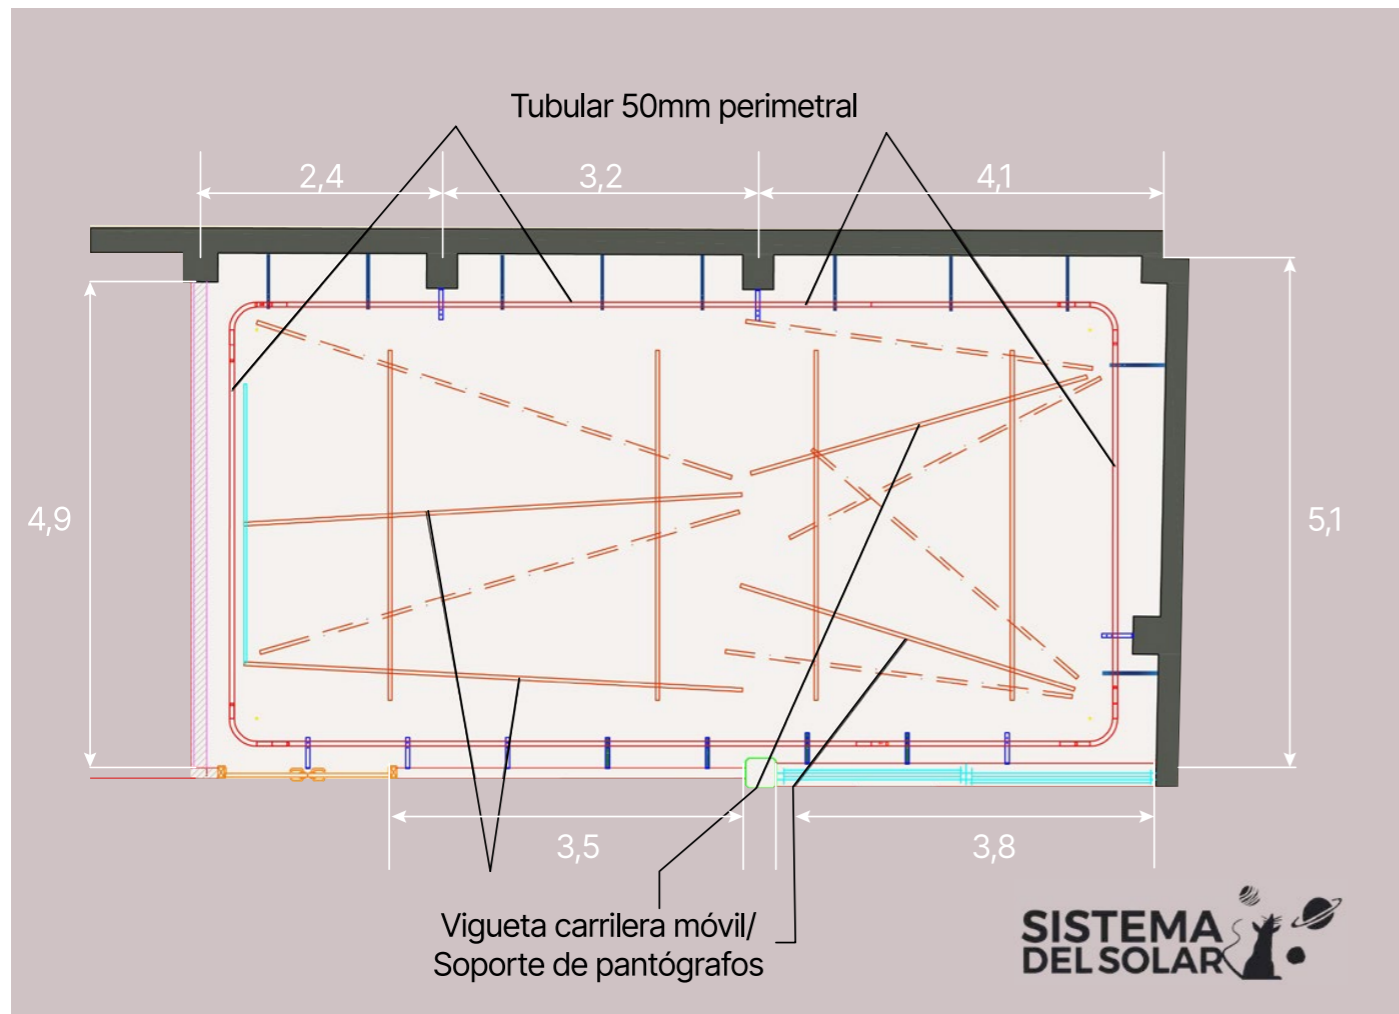

SET FLOOR PLAN I